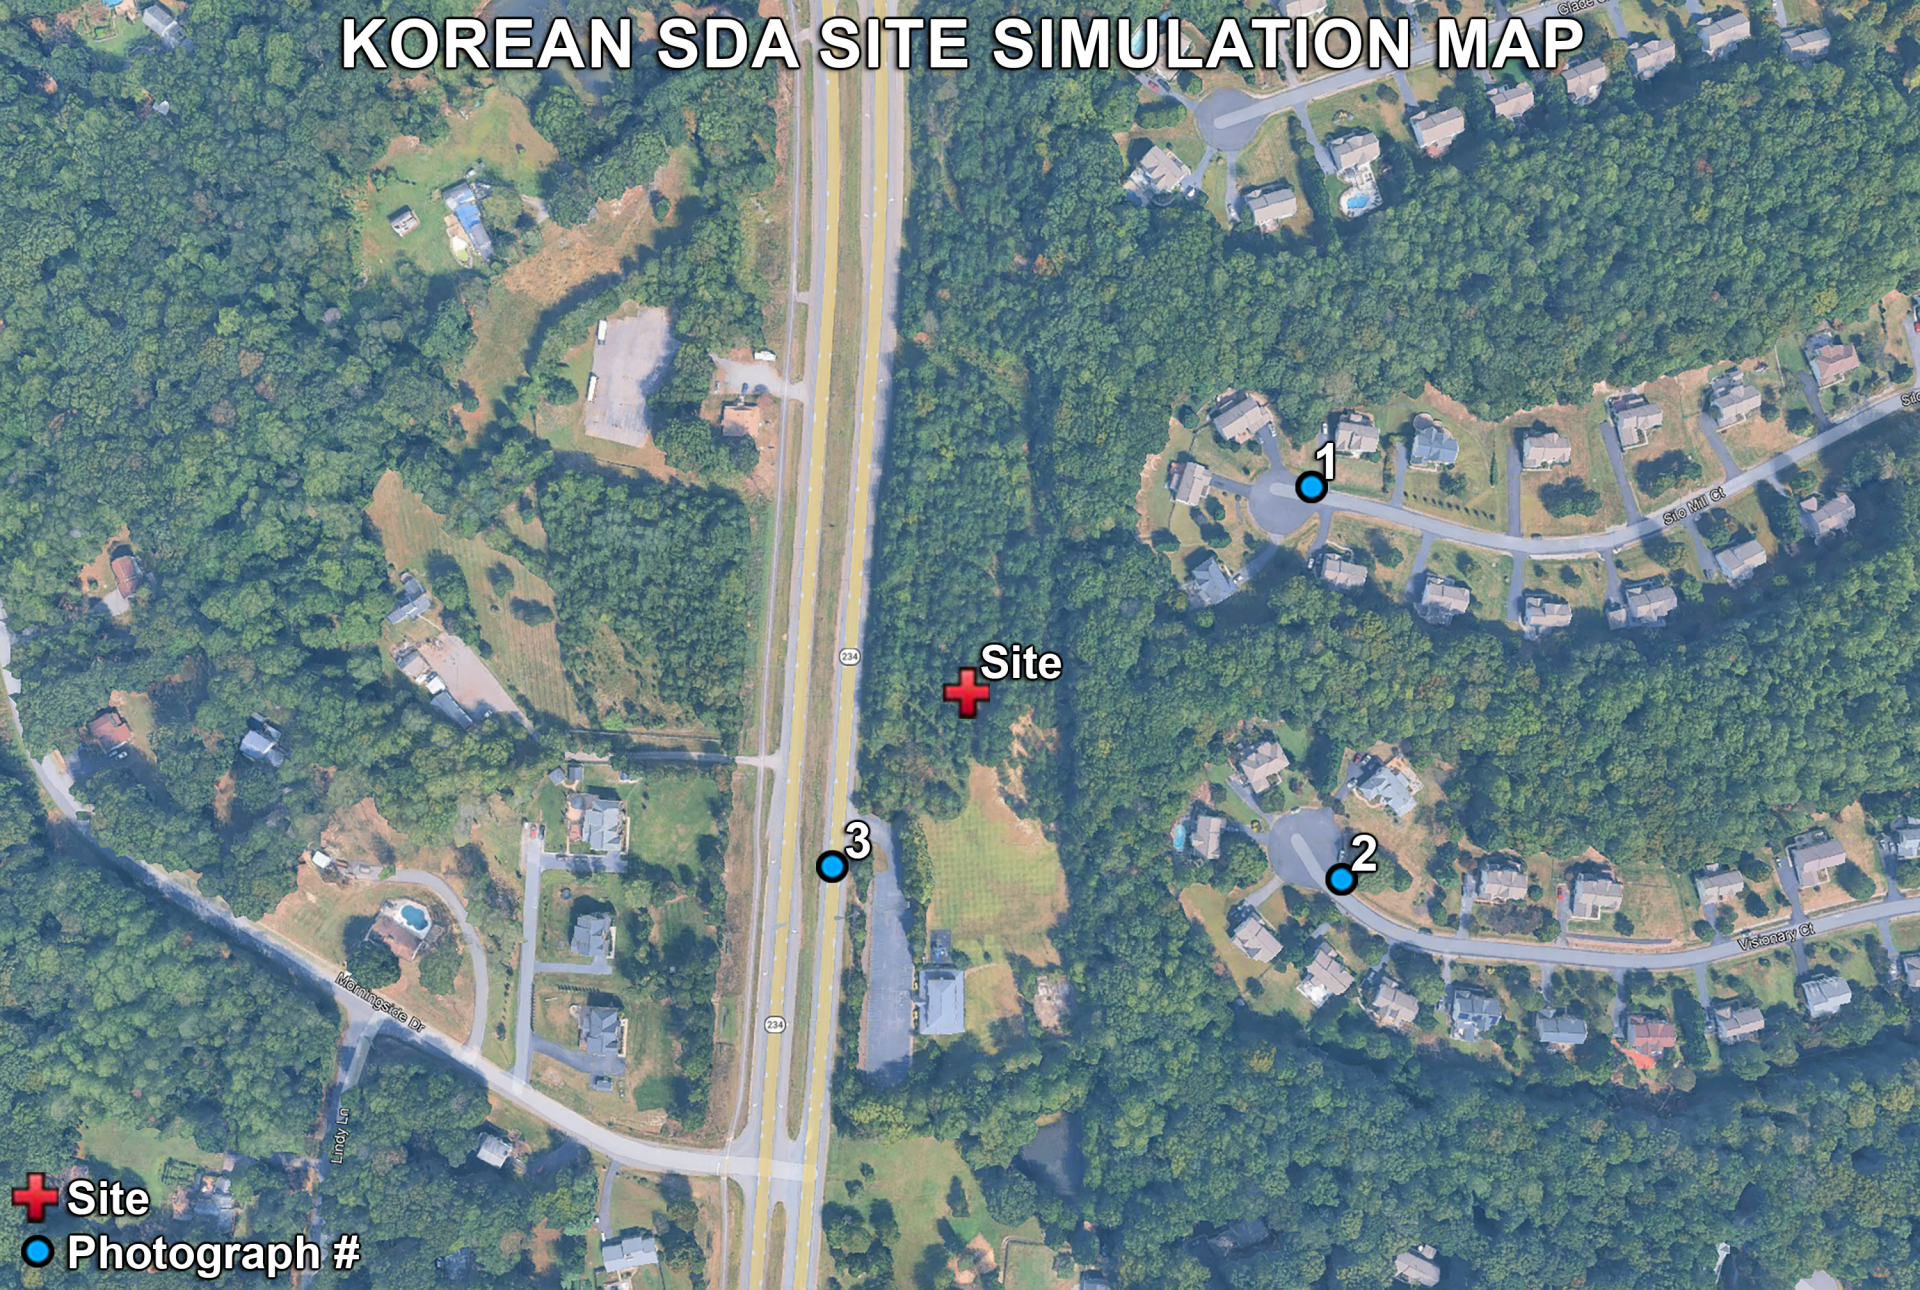

KOREAN SDA SITE SIMULATION MAP

Site

1

2

3

Site
Photograph #

KOREAN SDA

12351 DUMFRIES ROAD
MANASSAS, VA 20112

**150ft. MONOPOLE
SIMULATION**

View #1 from Silo Mill Court
approx. 550ft. east-northeast of site

Existing View

KOREAN SDA

12351 DUMFRIES ROAD
MANASSAS, VA 20112

150ft. MONOPOLE SIMULATION

View #2 from Visionary Court
approx. 590ft. east-southeast of site

KOREAN SDA

12351 DUMFRIES ROAD
MANASSAS, VA 20112

150ft. MONOPOLE SIMULATION

View #3 from Dumfries Road
approximately 335ft. southwest of site

Existing View